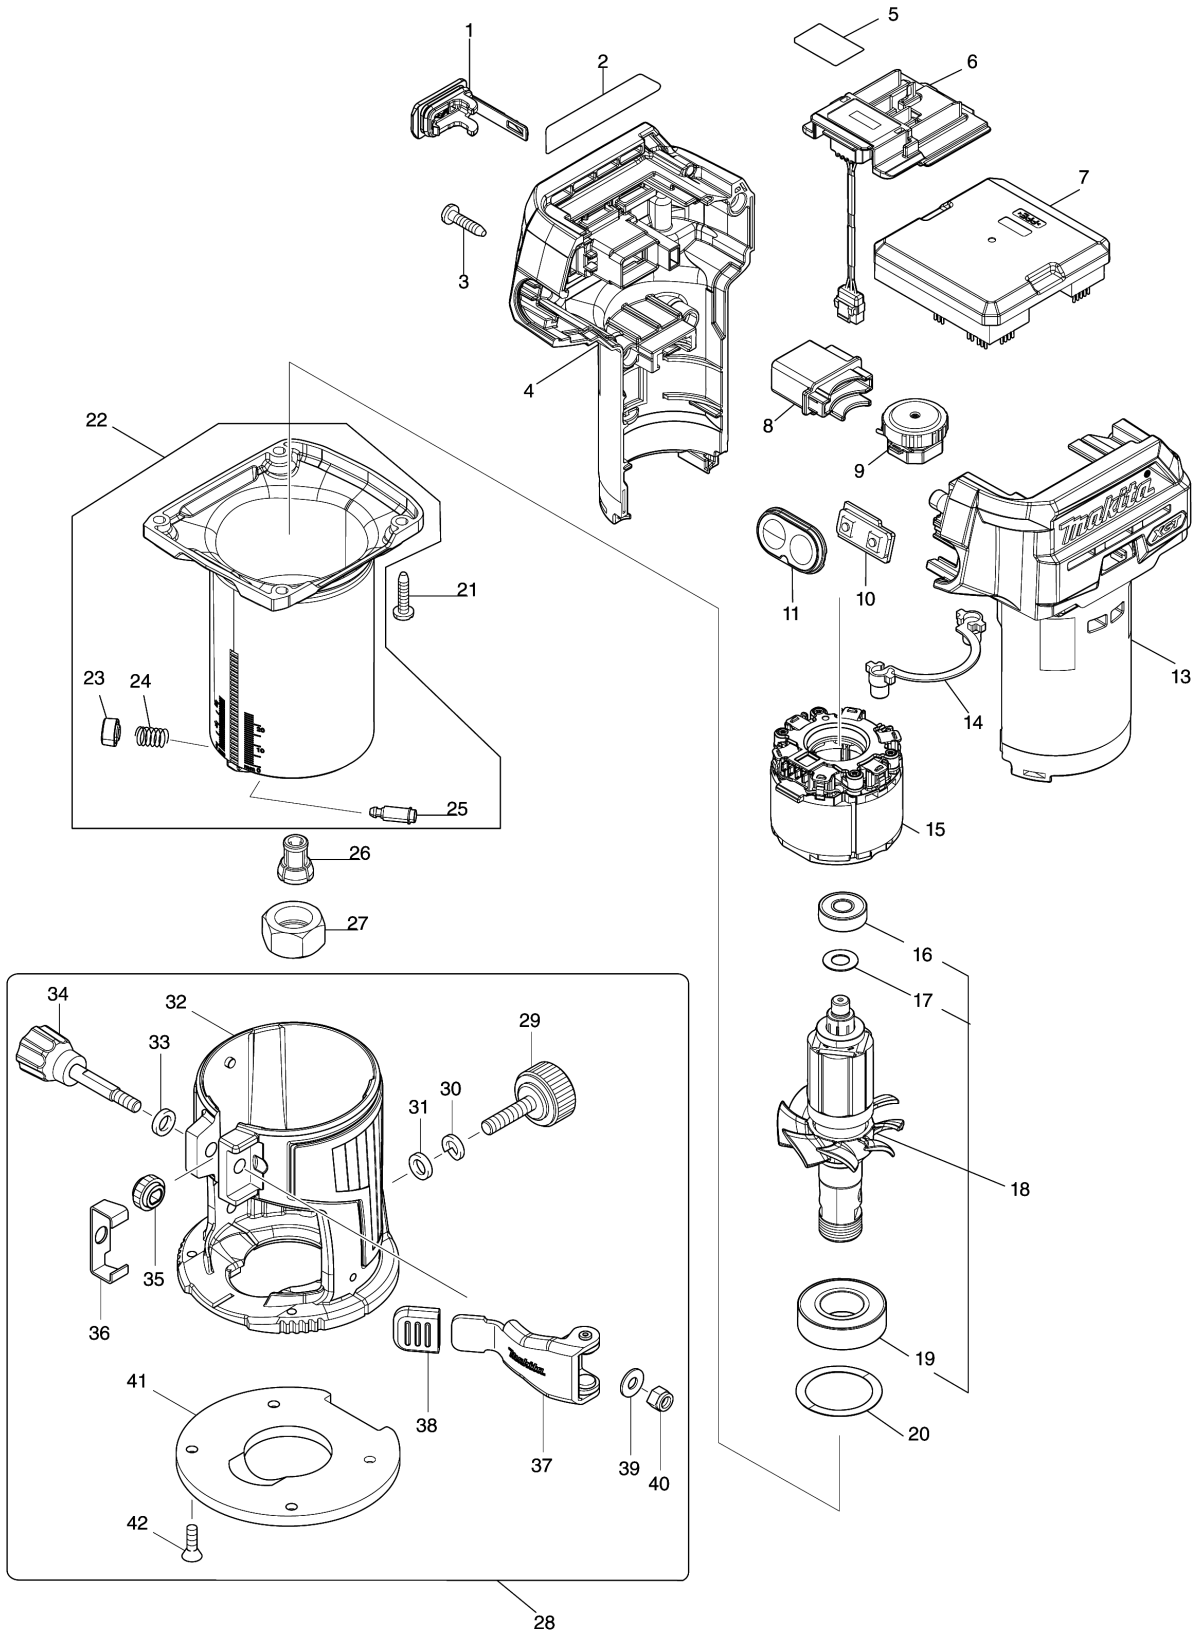

Model No.RT001G CORDLESS TRIMMER